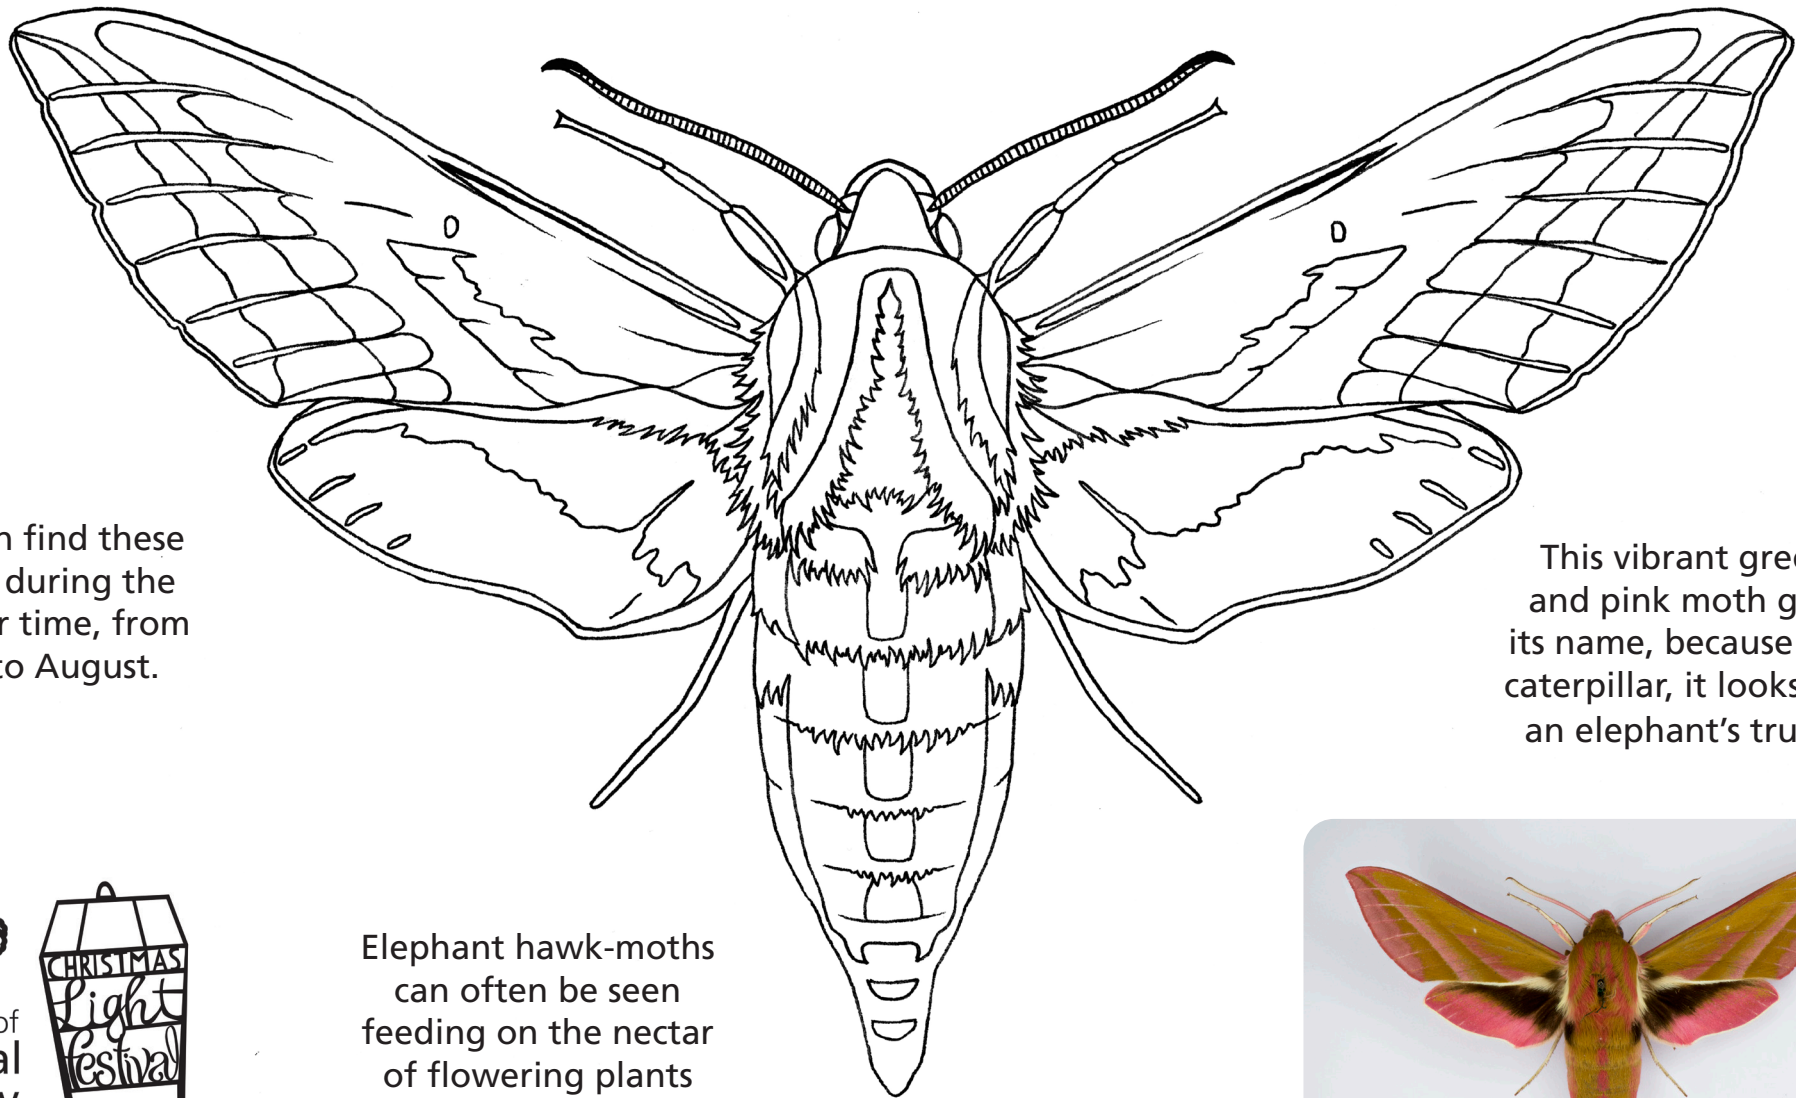

Elephant hawk-moth colouring sheet

You can find these moths during the summer time, from May to August.

This vibrant green and pink moth gets its name, because as a caterpillar, it looks like an elephant's trunk.

Elephant hawk-moths can often be seen feeding on the nectar of flowering plants like honeysuckle.

Museum of
Natural
History

HOPE
FOR THE FUTURE

HERITAGE
FUND